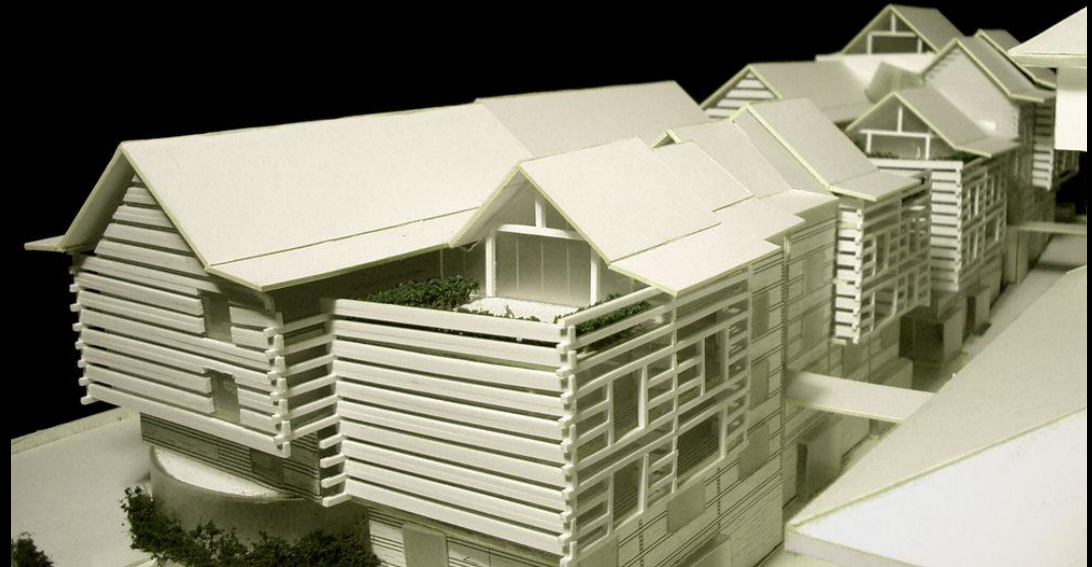

SLĒPOTĀJU CIEMATIŅŠ